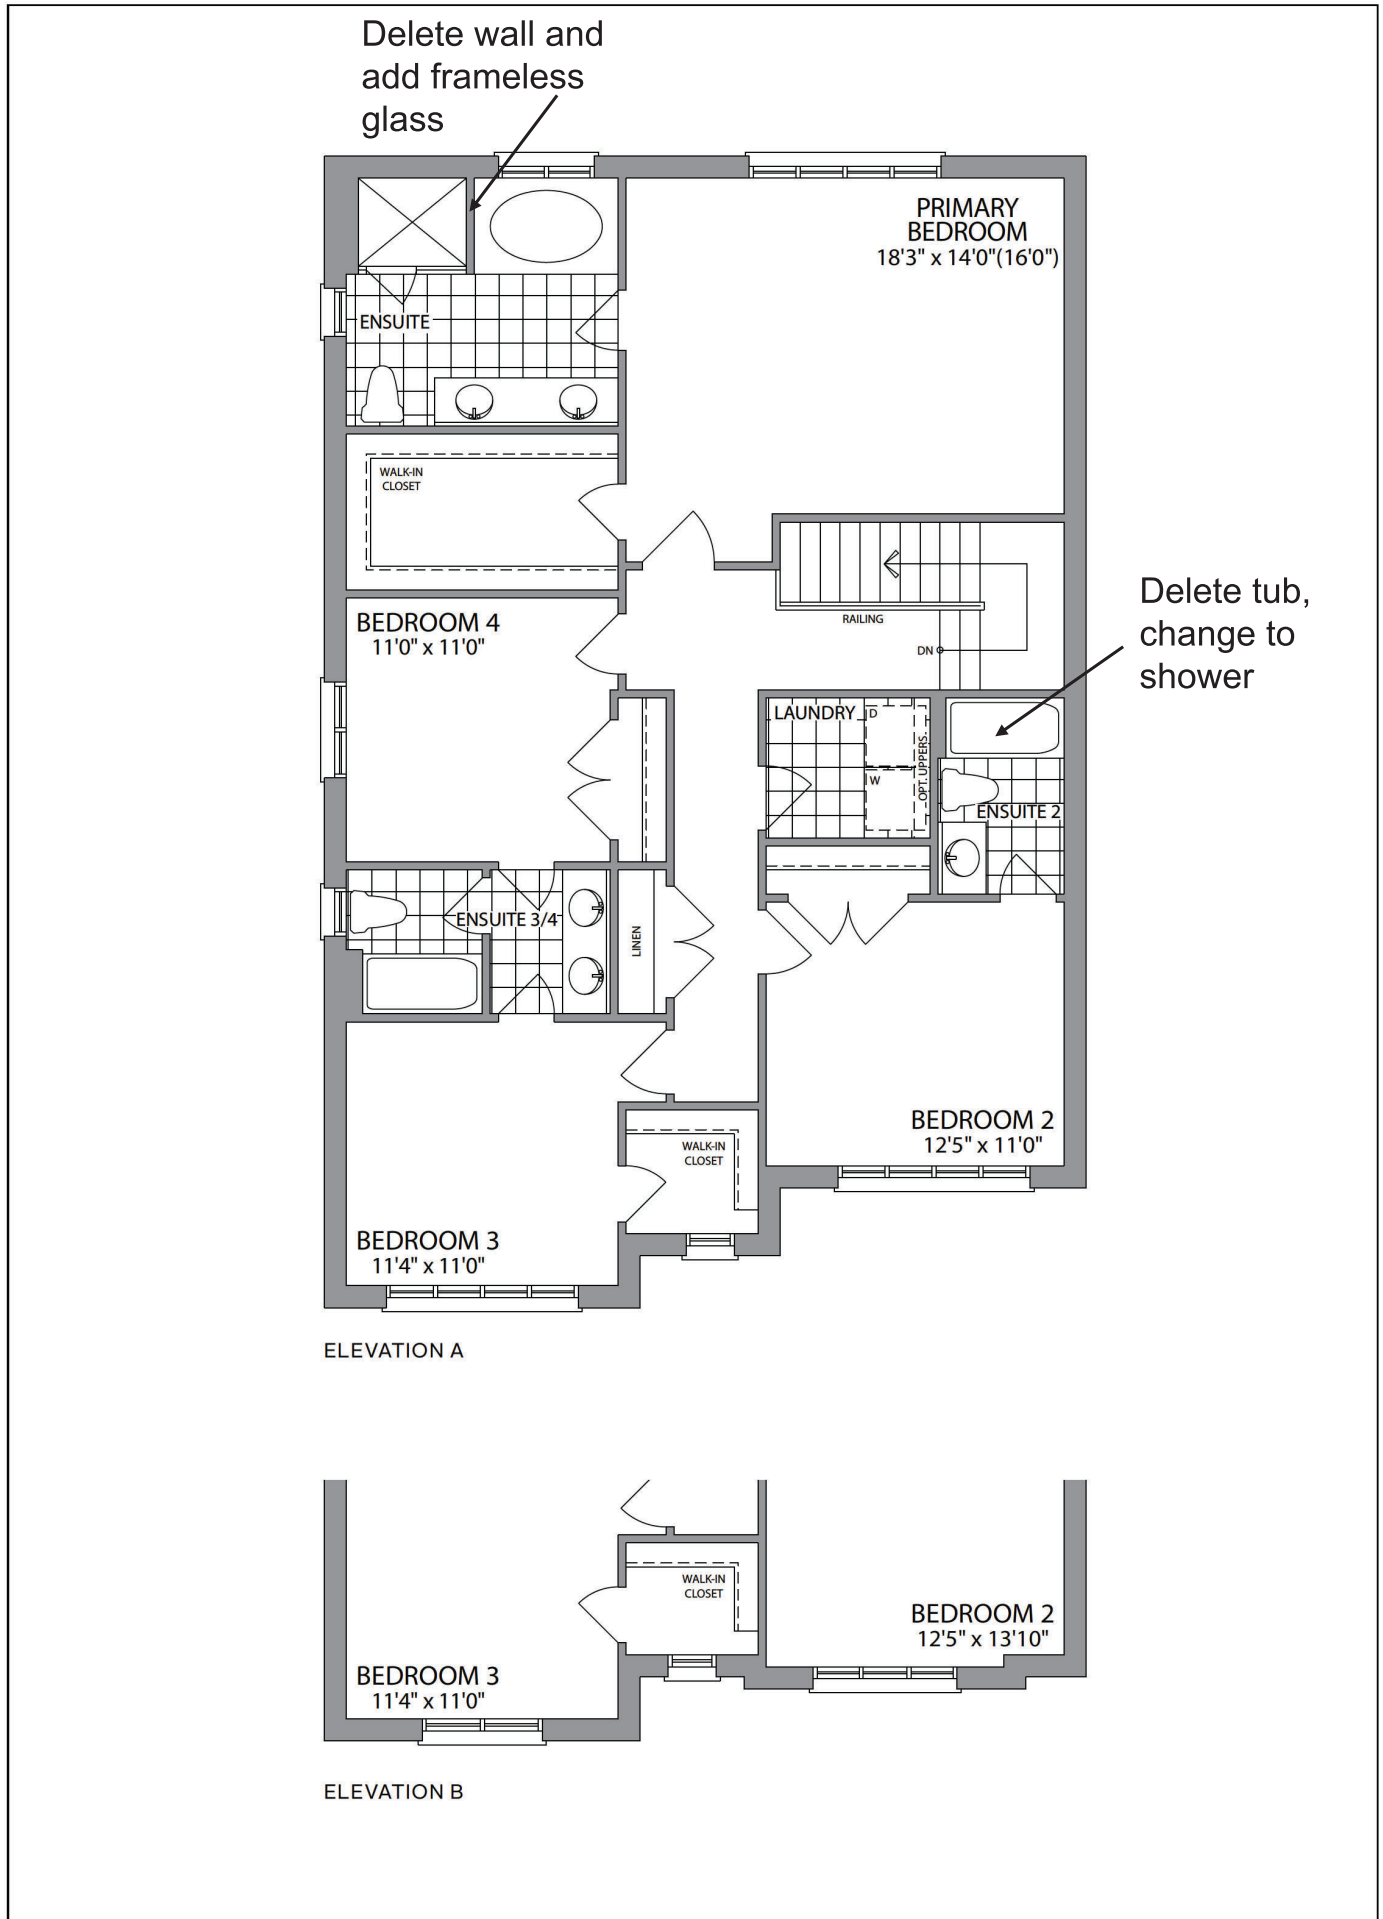

SCHEDULE "C"

LOT# 60

Page ____ of ____

THE VIRGINIA Basement

Elev B

All illustrations including landscape fixtures, ornaments, gates, fences, piers, furniture, walkways, driveways and the like, and any vegetation except for grass are artist's concept and are not included in the purchase price. All dimensions are approximate. Dotted lines shown on basement floor plans are suggested future layout and only and are not walls. Items marked "optional" are at an additional cost. E&OE.

SCHEDULE "C"

LOT# 60

Rough-in 2 capped ceiling light on separate switch

Rough-in capped ceiling light on separate switch

Page ____ of ____

Add Pantry

THE VIRGINIA Ground Floor

Elev B

All illustrations including landscape fixtures, ornaments, gates, fences, piers, furniture, walkways, driveways and the like, and any vegetation except for grass are artist's concept and are not included in the purchase price. All dimensions are approximate. Dotted lines shown on basement floor plans are suggested future layout and only and are not walls. Items marked "optional" are at an additional cost. E&OE.

SCHEDULE "C"

LOT# 60

Page ___ of ___

THE VIRGINIA Second Floor

All illustrations including landscape fixtures, ornaments, gates, fences, piers, furniture, walkways, driveways and the like, and any vegetation except for grass are artist's concept and are not included in the purchase price. All dimensions are approximate. Dotted lines shown on basement floor plans are suggested future layout and only and are not walls. Items marked "optional" are at an additional cost. E&OE.