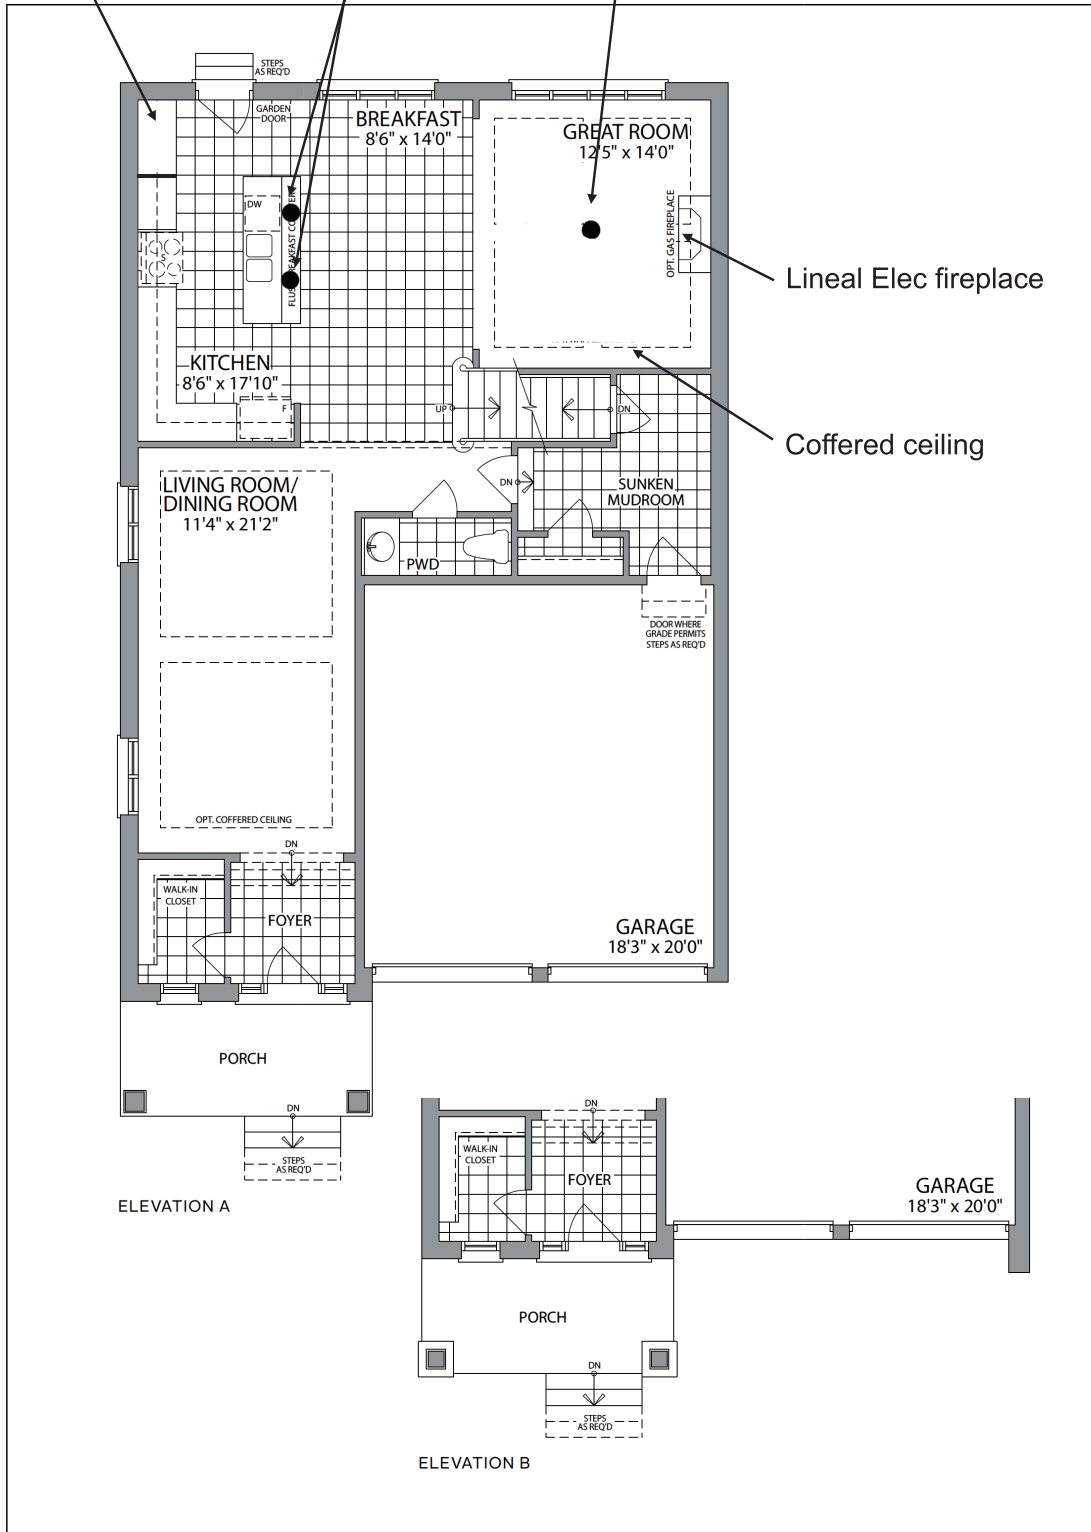

SCHEDULE "C"

LOT# 60

Page ____ of ____

THE VIRGINIA Basement

Elev B

All illustrations including landscape fixtures, ornaments, gates, fences, piers, furniture, walkways, driveways and the like, and any vegetation except for grass are artist's concept and are not included in the purchase price. All dimensions are approximate. Dotted lines shown on basement floor plans are suggested future layout and only and are not walls. Items marked "optional" are at an additional cost. E&OE.

SCHEDULE "C"

LOT# 60

Rough-in 2 capped ceiling light on separate switch

Rough-in capped ceiling light on separate switch

Page ____ of ____

Add Pantry

THE VIRGINIA Ground Floor

Elev B

All illustrations including landscape fixtures, ornaments, gates, fences, piers, furniture, walkways, driveways and the like, and any vegetation except for grass are artist's concept and are not included in the purchase price. All dimensions are approximate. Dotted lines shown on basement floor plans are suggested future layout and only and are not walls. Items marked "optional" are at an additional cost. E&OE.

SCHEDULE "C"

LOT# 60

Page ___ of ___

THE VIRGINIA Second Floor

All illustrations including landscape fixtures, ornaments, gates, fences, piers, furniture, walkways, driveways and the like, and any vegetation except for grass are artist's concept and are not included in the purchase price. All dimensions are approximate. Dotted lines shown on basement floor plans are suggested future layout and only and are not walls. Items marked "optional" are at an additional cost. E&OE.