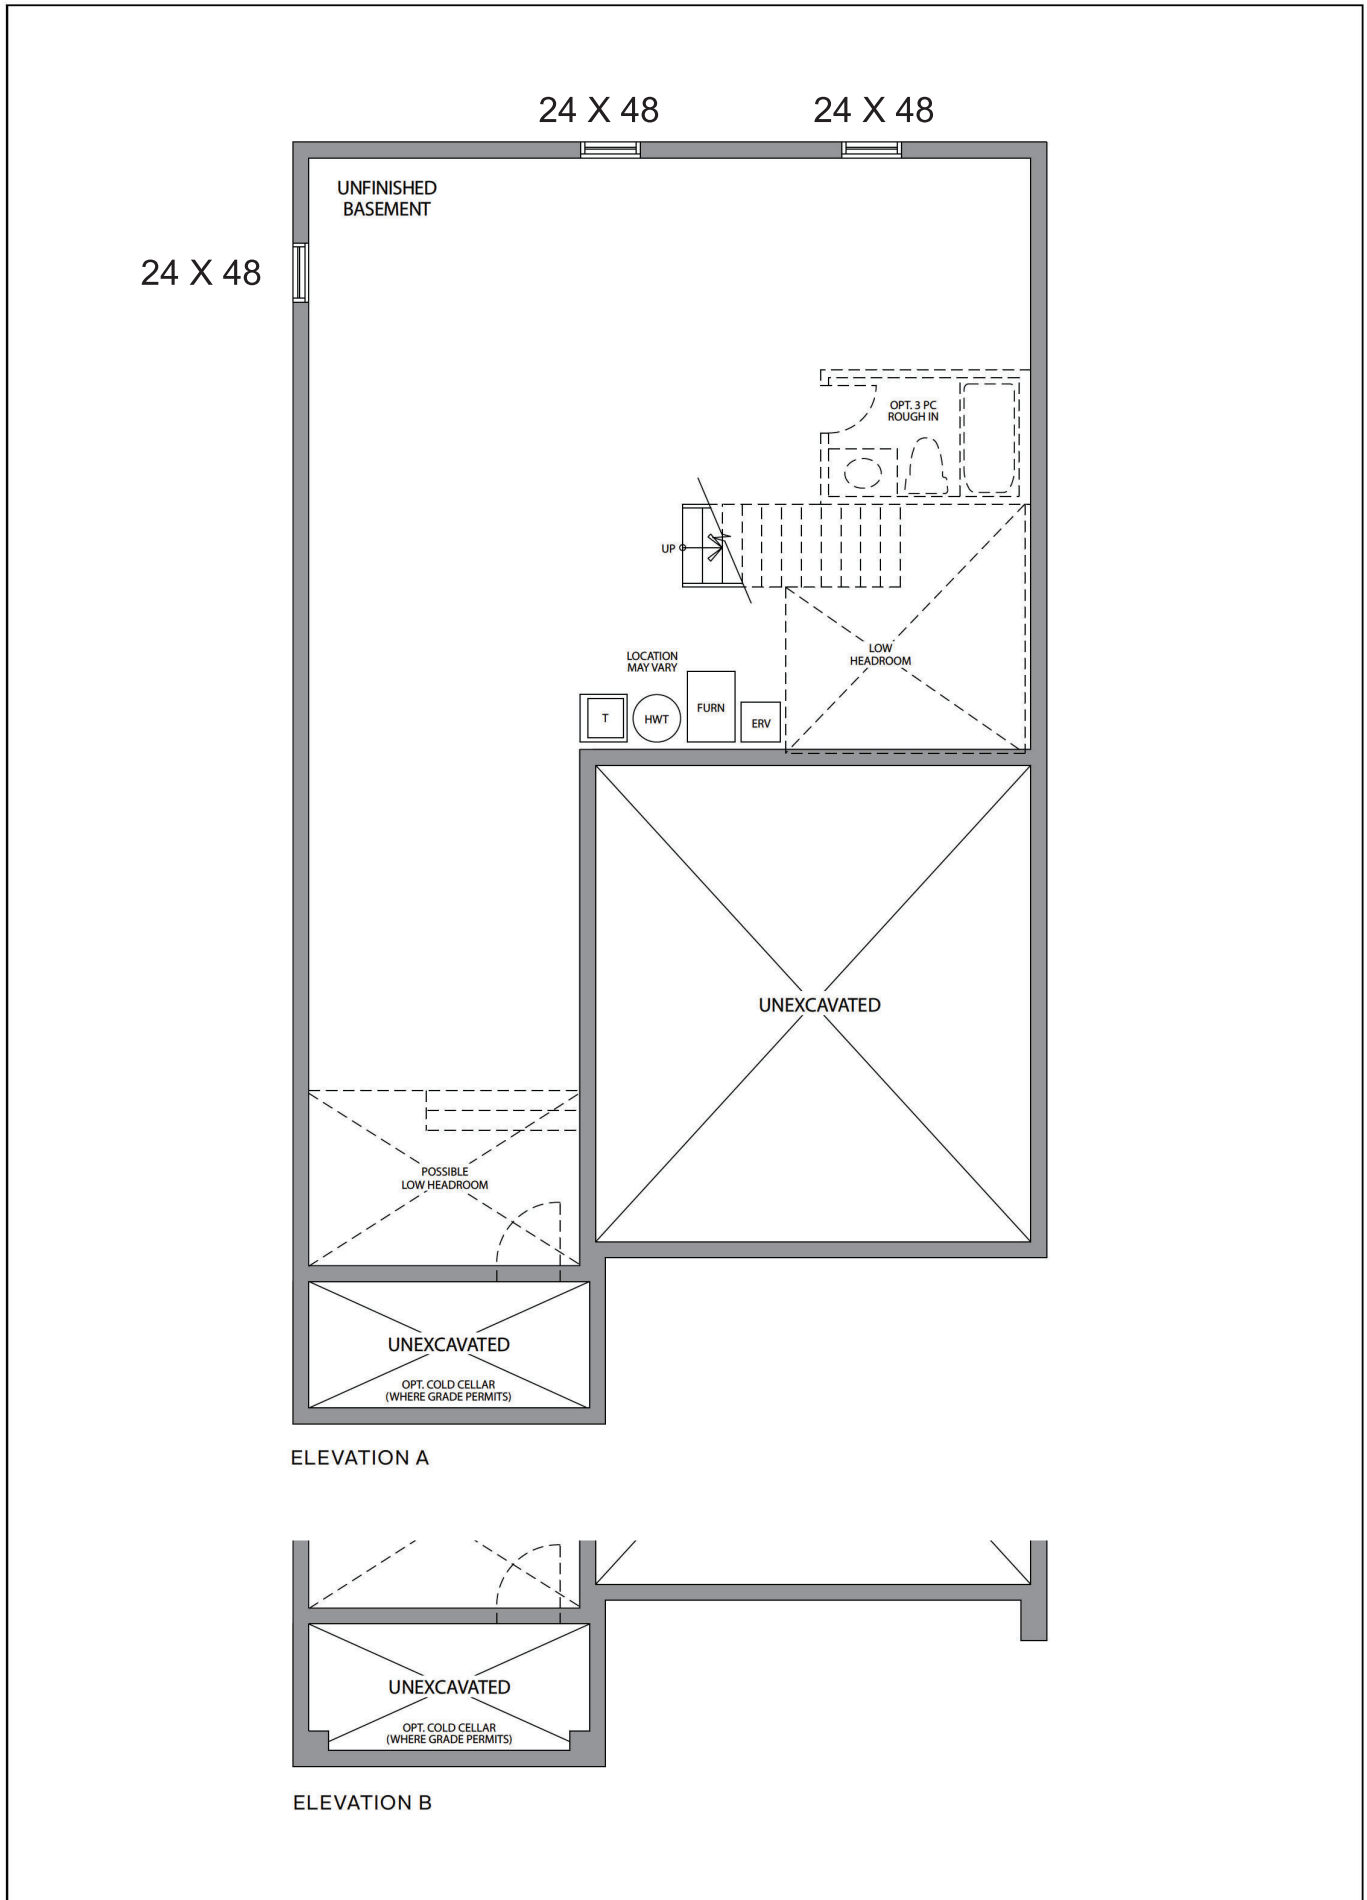

SCHEDULE "C"

LOT# 60

Page ____ of ____

Spec

THE VIRGINIA
2559/2591 SQ. FT.

Elev B

All illustrations including landscape fixtures, ornaments, gates, fences, piers, furniture, walkways, driveways and the like, and any vegetation except for grass are artist's concept and are not included in the purchase price. All dimensions are approximate. Dotted lines shown on basement floor plans are suggested future layout and only and are not walls. Items marked "optional" are at an additional cost. E&OE.

SCHEDULE "C"

LOT# 60

Page ____ of ____

THE VIRGINIA Basement

Elev B

All illustrations including landscape fixtures, ornaments, gates, fences, piers, furniture, walkways, driveways and the like, and any vegetation except for grass are artist's concept and are not included in the purchase price. All dimensions are approximate. Dotted lines shown on basement floor plans are suggested future layout and only and are not walls. Items marked "optional" are at an additional cost. E&OE.

All illustrations including landscape fixtures, ornaments, gates, fences, piers, furniture, walkways, driveways and the like, and any vegetation except for grass are artist's concept and are not included in the purchase price. All dimensions are approximate. Dotted lines shown on basement floor plans are suggested future layout and only and are not walls. Items marked "optional" are at an additional cost. E&OE.

SCHEDULE "C"

LOT# 60

Page ___ of ___

THE VIRGINIA Second Floor

All illustrations including landscape fixtures, ornaments, gates, fences, piers, furniture, walkways, driveways and the like, and any vegetation except for grass are artist's concept and are not included in the purchase price. All dimensions are approximate. Dotted lines shown on basement floor plans are suggested future layout and only and are not walls. Items marked "optional" are at an additional cost. E&OE.