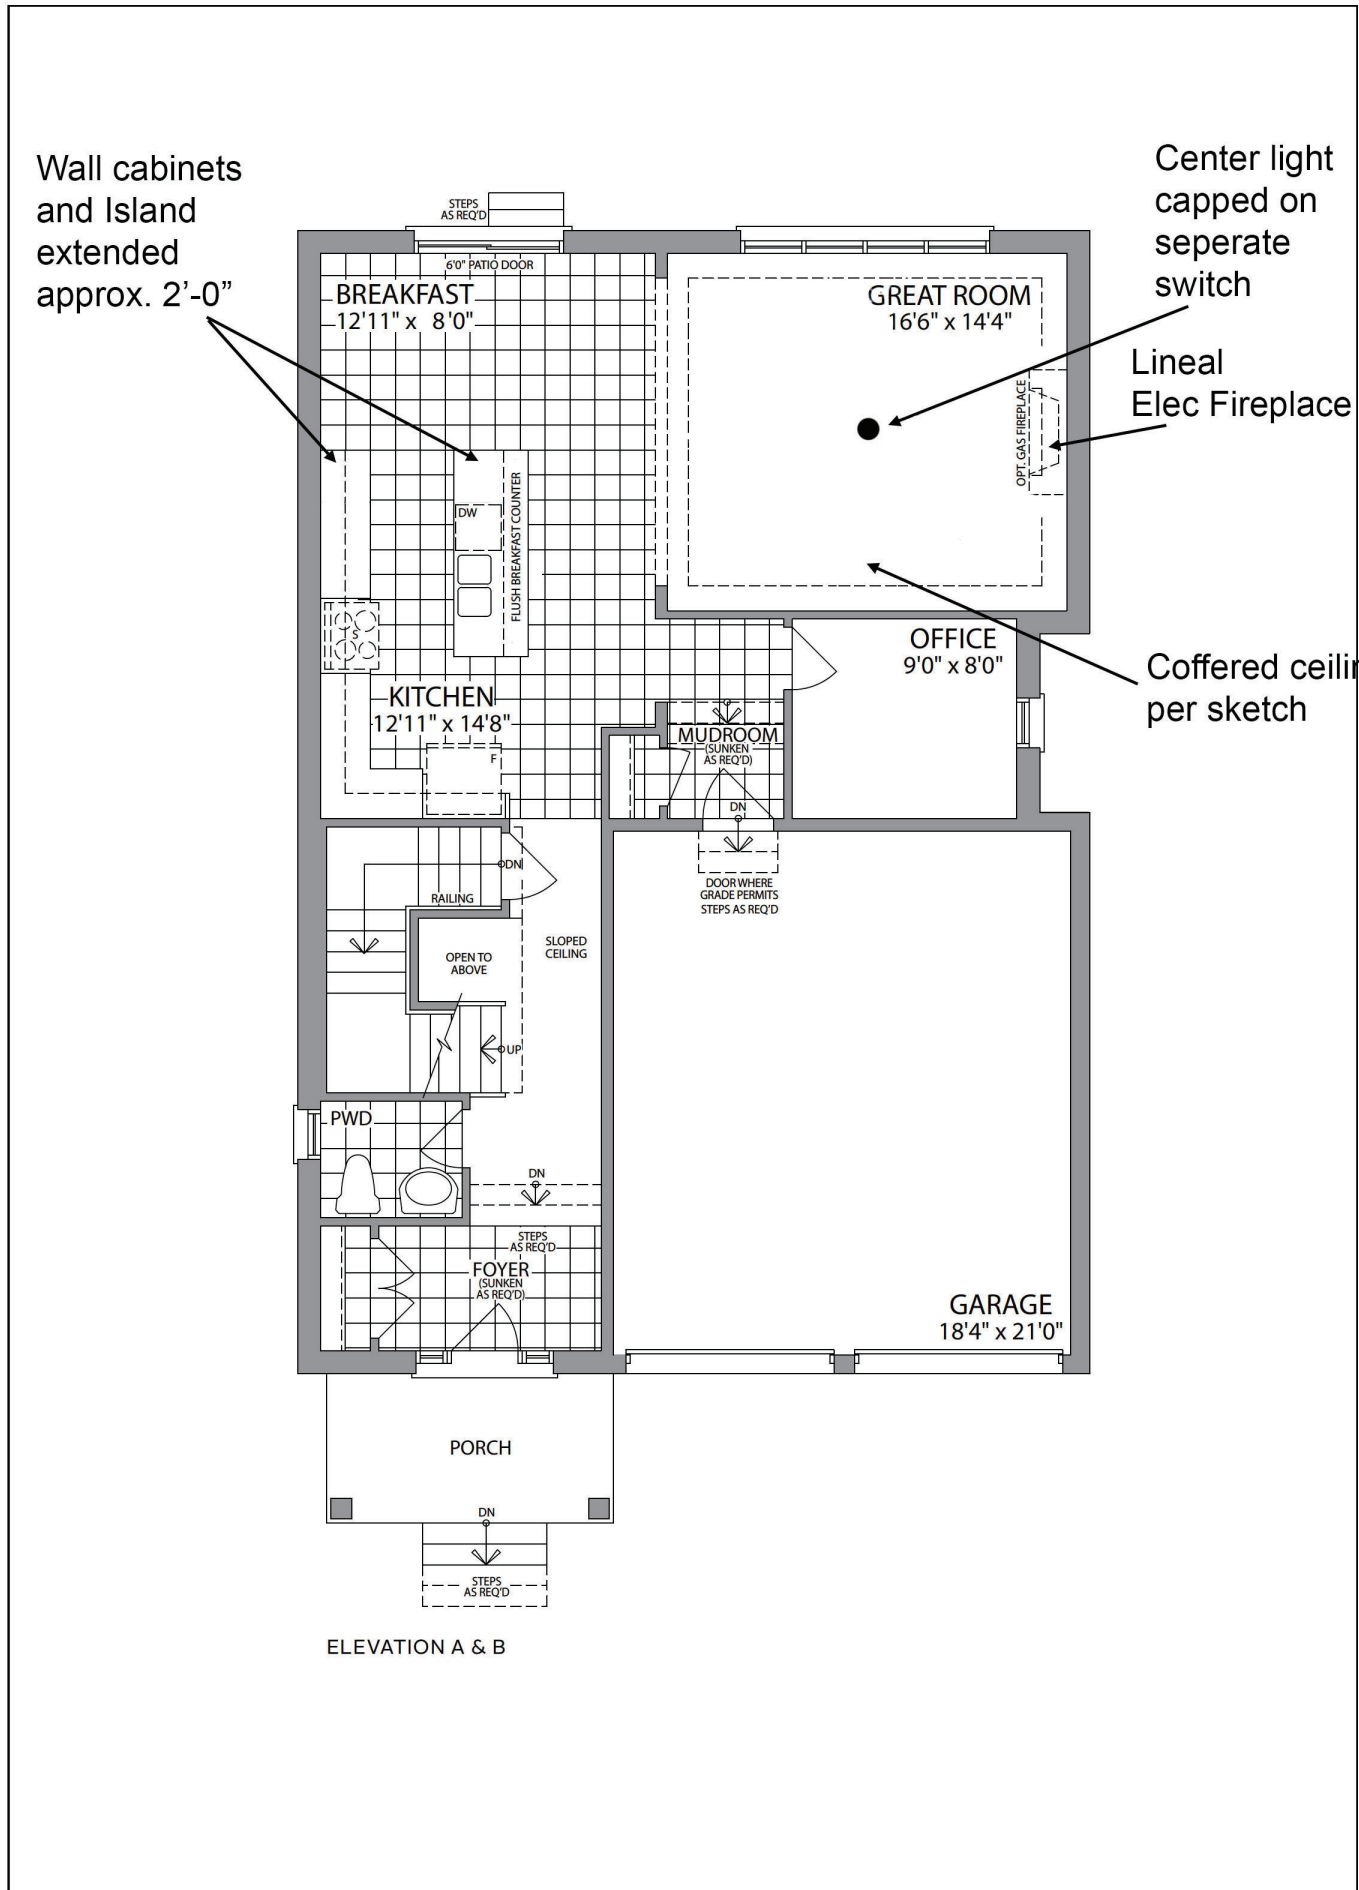

# SCHEDULE "C"

LOT# 57

Page \_\_\_\_ of \_\_\_\_

Spec

**THE BURNET**  
2357/2360 SQ. FT.

Elev A

All illustrations including landscape fixtures, ornaments, gates, fences, piers, furniture, walkways, driveways and the like, and any vegetation except for grass are artist's concept and are not included in the purchase price. All dimensions are approximate. Dotted lines shown on basement floor plans are suggested future layout and only and are not walls. Items marked "optional" are at an additional cost. E&OE.

## THE BURNET Basement

## Elev A

All illustrations including landscape fixtures, ornaments, gates, fences, piers, furniture, walkways, driveways and the like, and any vegetation except for grass are artist's concept and are not included in the purchase price. All dimensions are approximate. Dotted lines shown on basement floor plans are suggested future layout and only and are not walls. Items marked "optional" are at an additional cost. E&OE.

## THE BURNET Ground Floor