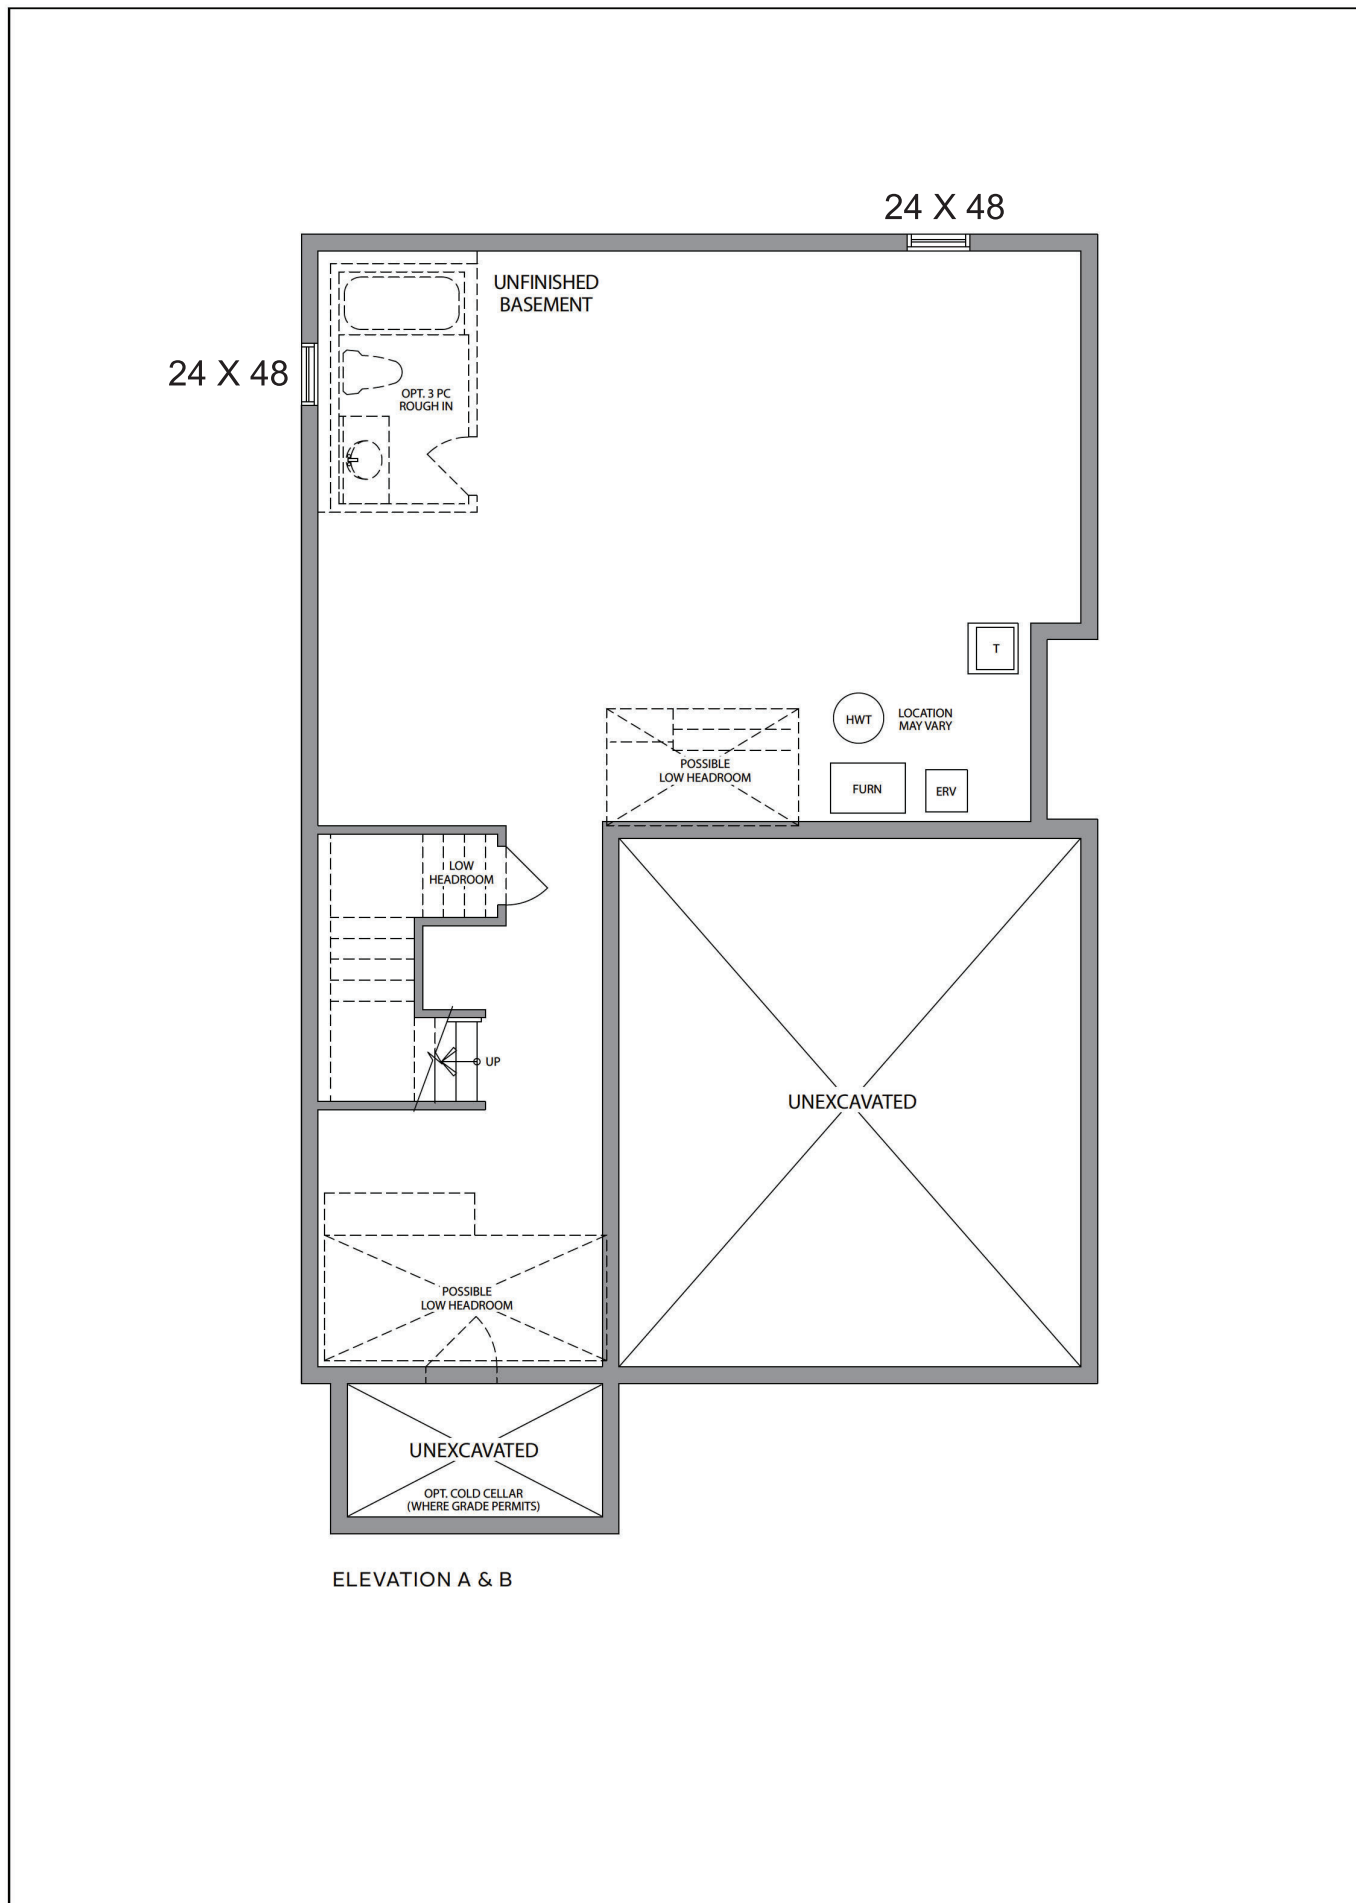

# SCHEDULE "C"

LOT# 57

Page \_\_\_\_ of \_\_\_\_

Spec

**THE BURNET**  
2357/2360 SQ. FT.

Elev A

All illustrations including landscape fixtures, ornaments, gates, fences, piers, furniture, walkways, driveways and the like, and any vegetation except for grass are artist's concept and are not included in the purchase price. All dimensions are approximate. Dotted lines shown on basement floor plans are suggested future layout and only and are not walls. Items marked "optional" are at an additional cost. E&OE.

## THE BURNET Basement

## THE BURNET Ground Floor

## THE BURNET Second Floor