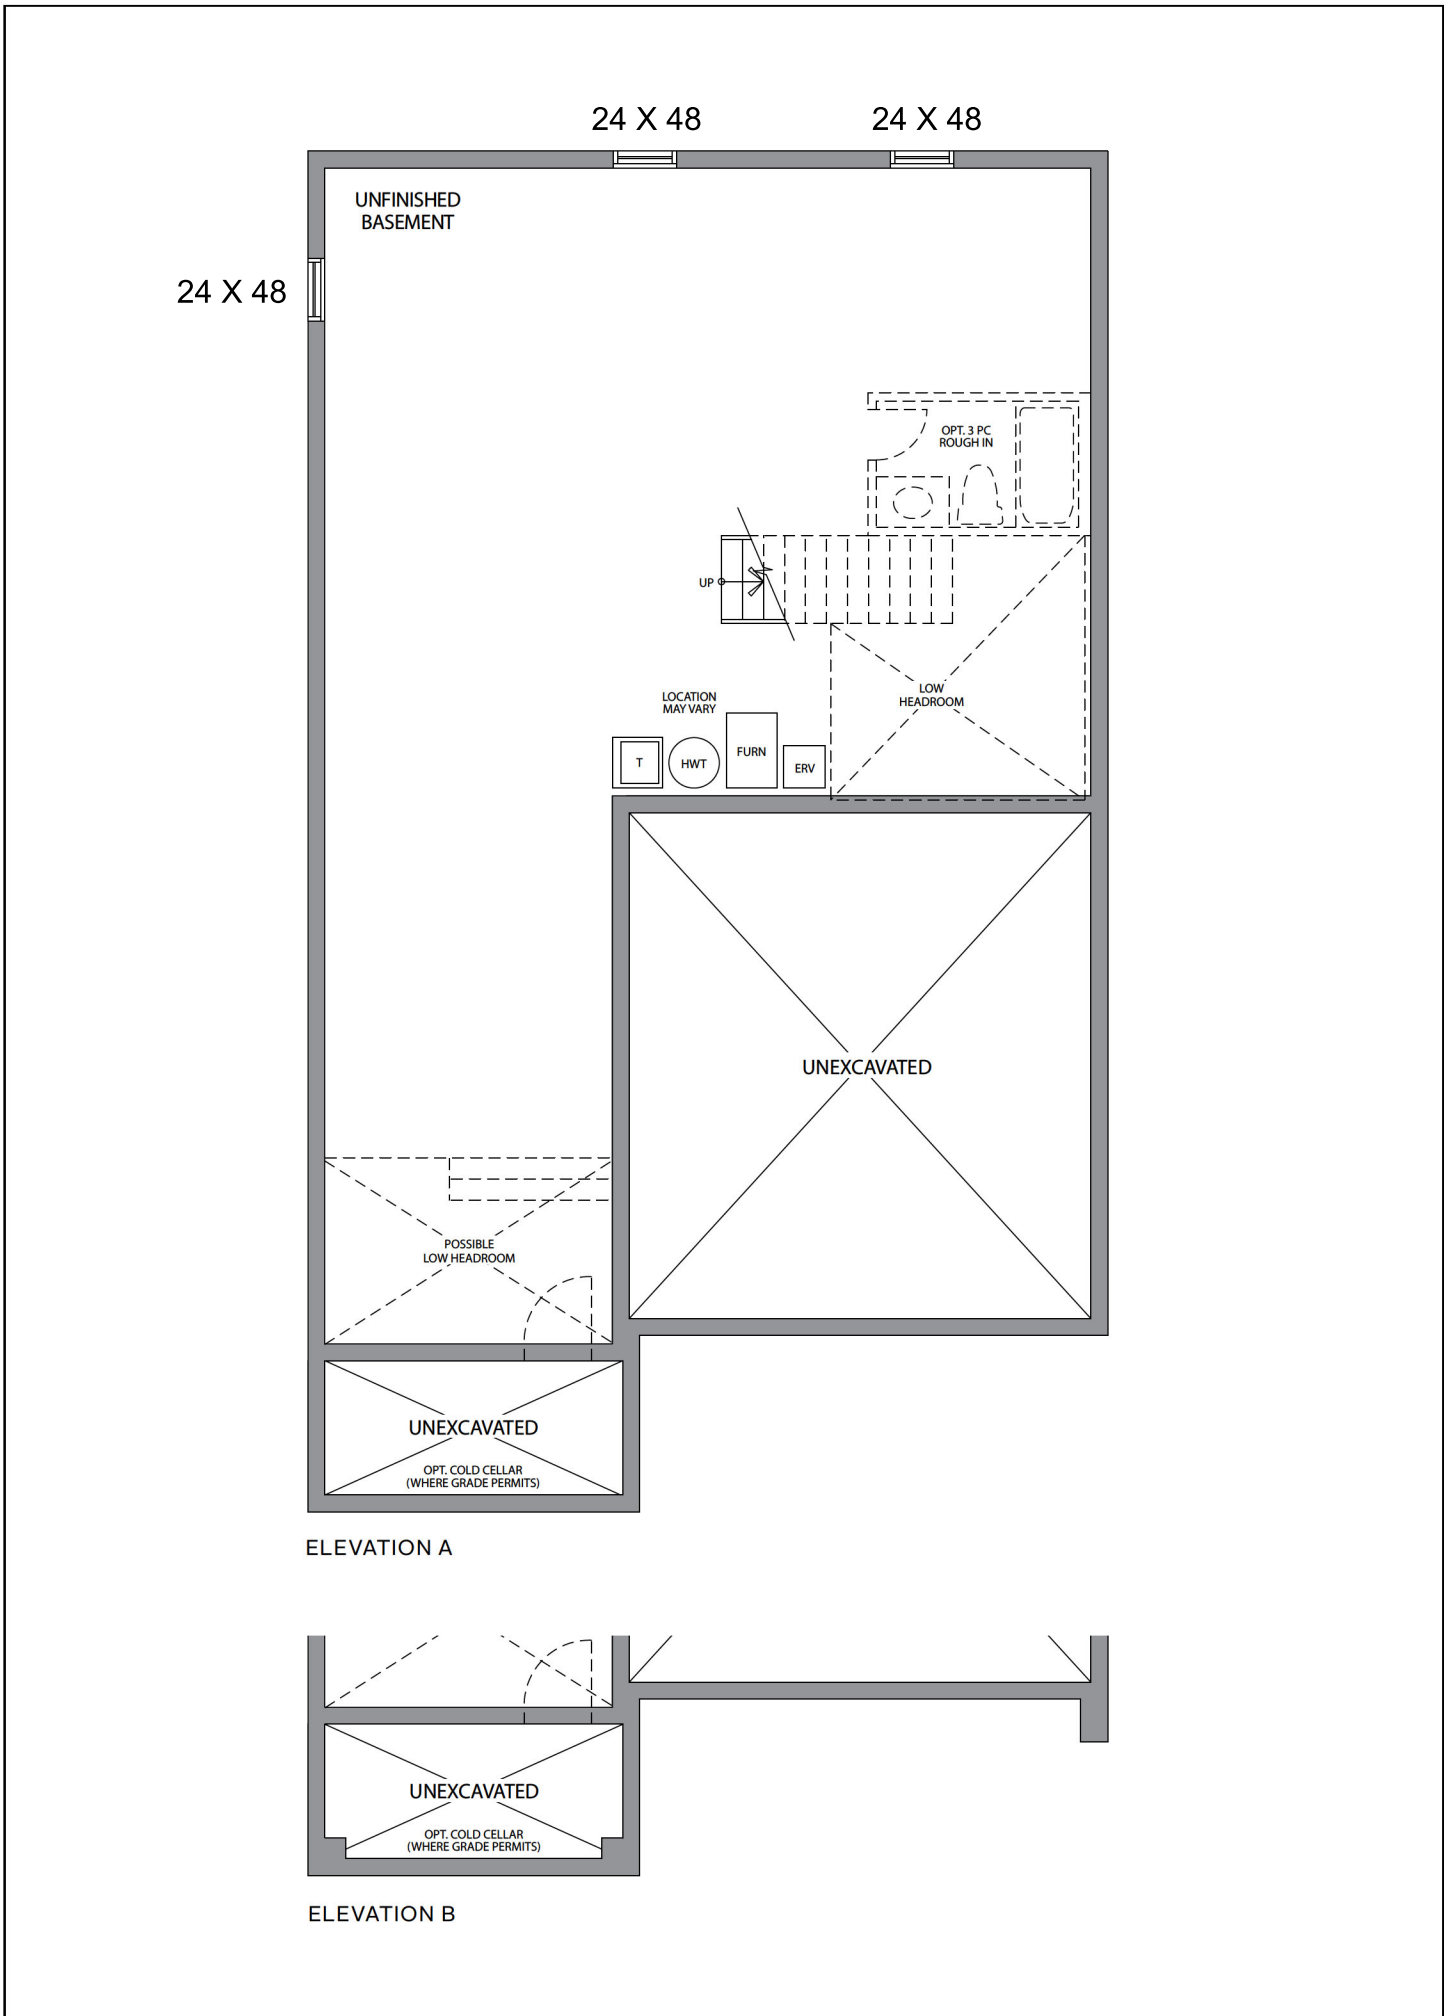

# SCHEDULE "C"

LOT# 12

Page \_\_\_\_ of \_\_\_\_

**THE VIRGINIA**  
2559/2591 SQ. FT.

**Elev B**

All illustrations including landscape fixtures, ornaments, gates, fences, piers, furniture, walkways, driveways and the like, and any vegetation except for grass are artist's concept and are not included in the purchase price. All dimensions are approximate. Dotted lines shown on basement floor plans are suggested future layout and only and are not walls. Items marked "optional" are at an additional cost. E&OE.

## THE VIRGINIA Basement

## THE VIRGINIA Ground Floor

## THE VIRGINIA Second Floor