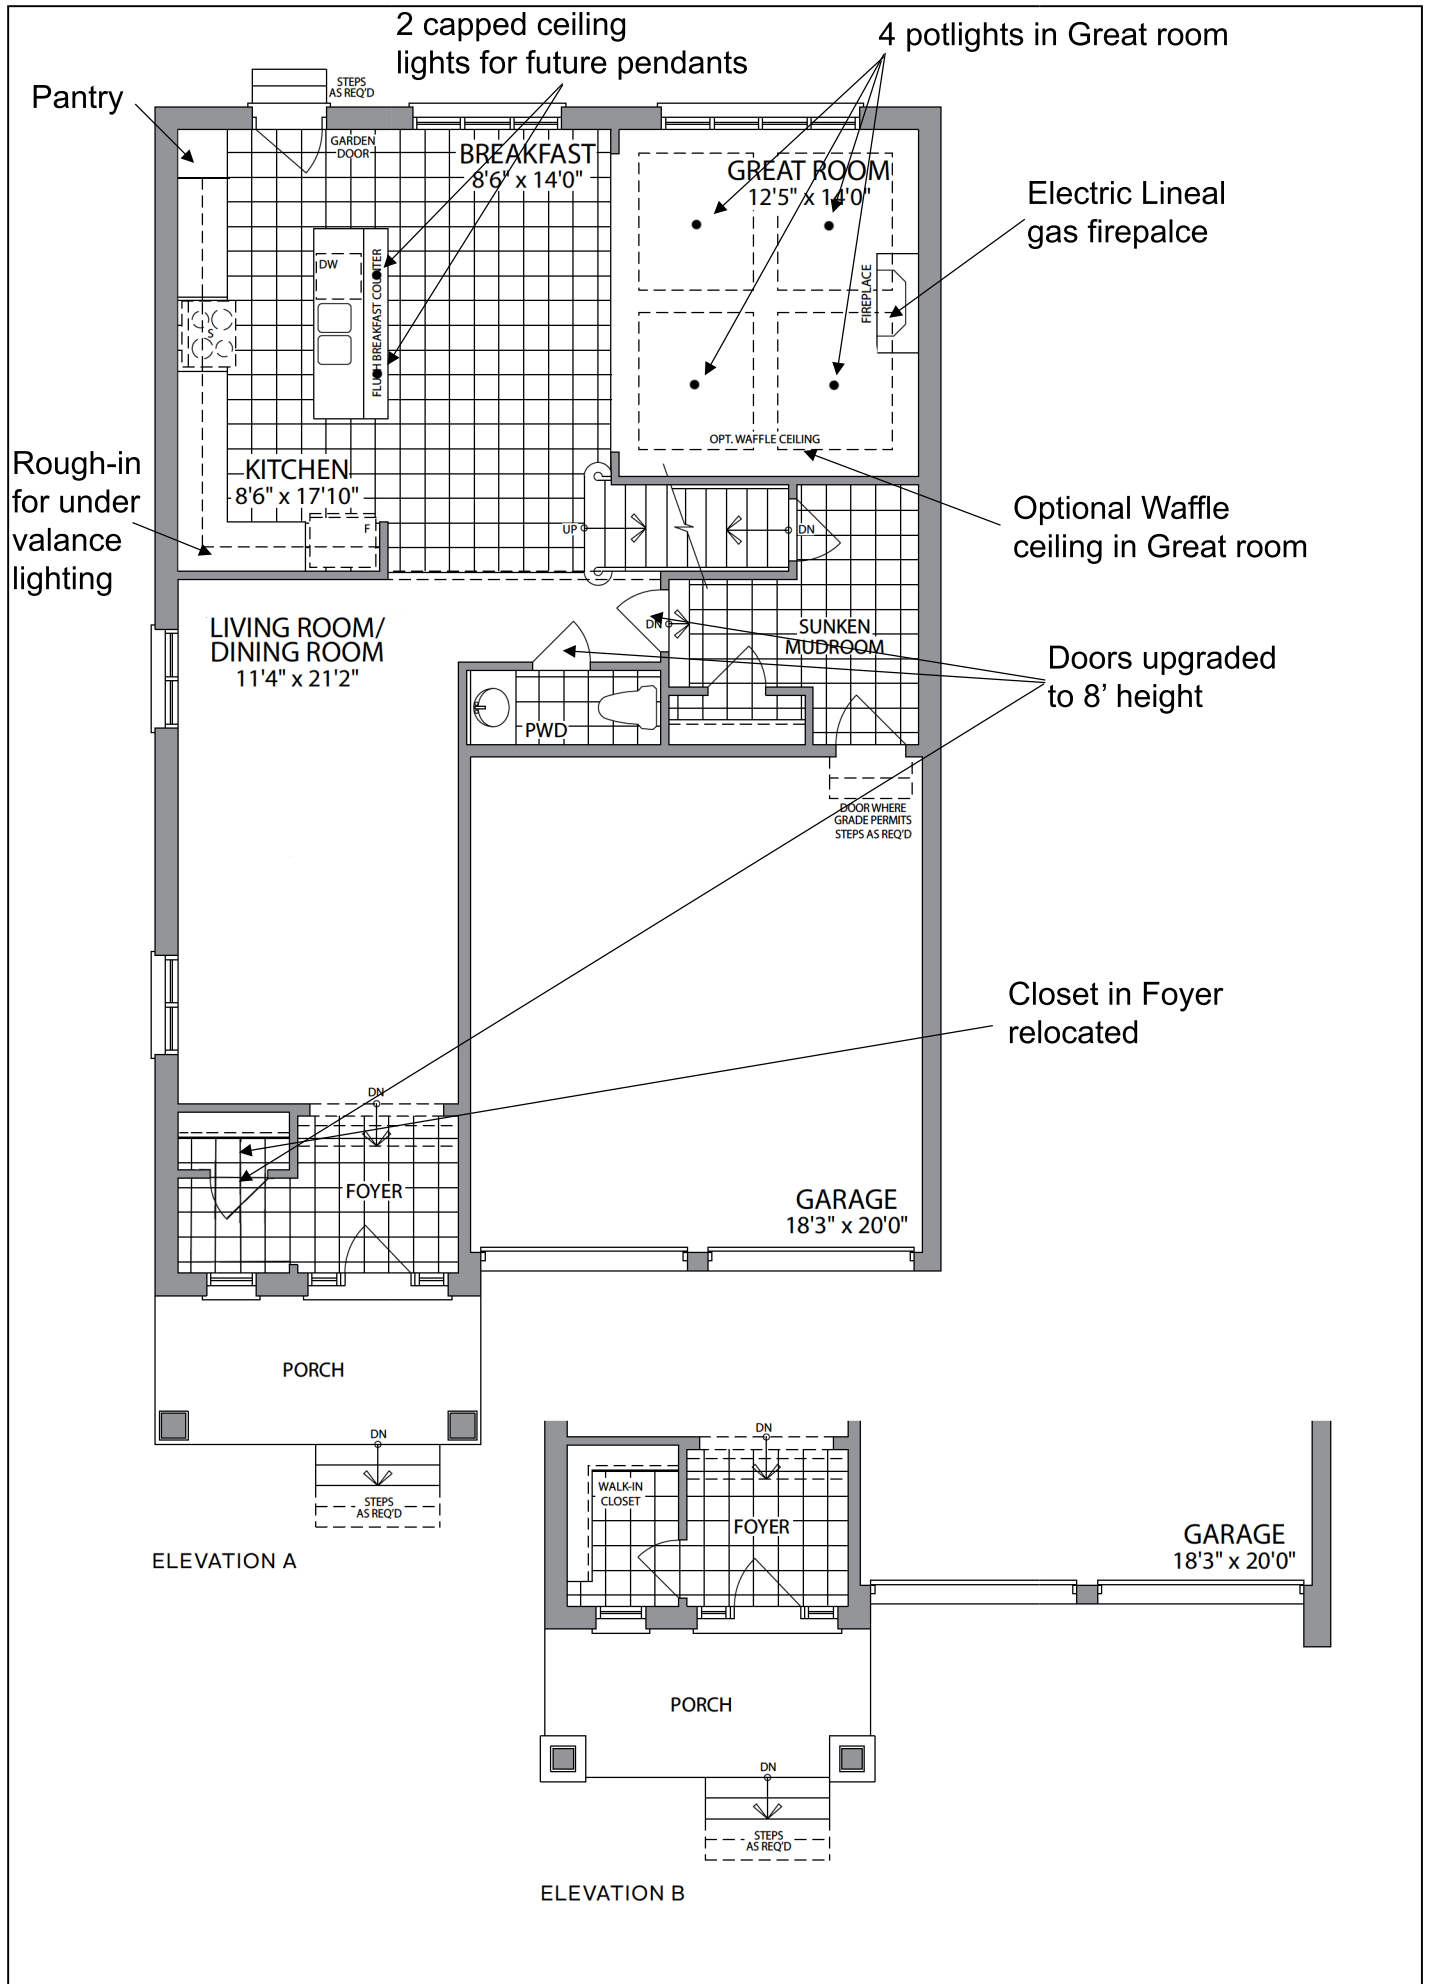

# SCHEDULE "C"

LOT# 12

Page \_\_\_\_ of \_\_\_\_

**THE VIRGINIA**  
2559/2591 SQ. FT.

**Elev B**

All illustrations including landscape fixtures, ornaments, gates, fences, piers, furniture, walkways, driveways and the like, and any vegetation except for grass are artist's concept and are not included in the purchase price. All dimensions are approximate. Dotted lines shown on basement floor plans are suggested future layout and only and are not walls. Items marked "optional" are at an additional cost. E&OE.

## THE VIRGINIA Basement

## Elev B

All illustrations including landscape fixtures, ornaments, gates, fences, piers, furniture, walkways, driveways and the like, and any vegetation except for grass are artist's concept and are not included in the purchase price. All dimensions are approximate. Dotted lines shown on basement floor plans are suggested future layout and only and are not walls. Items marked "optional" are at an additional cost. E&OE.

## THE VIRGINIA Ground Floor