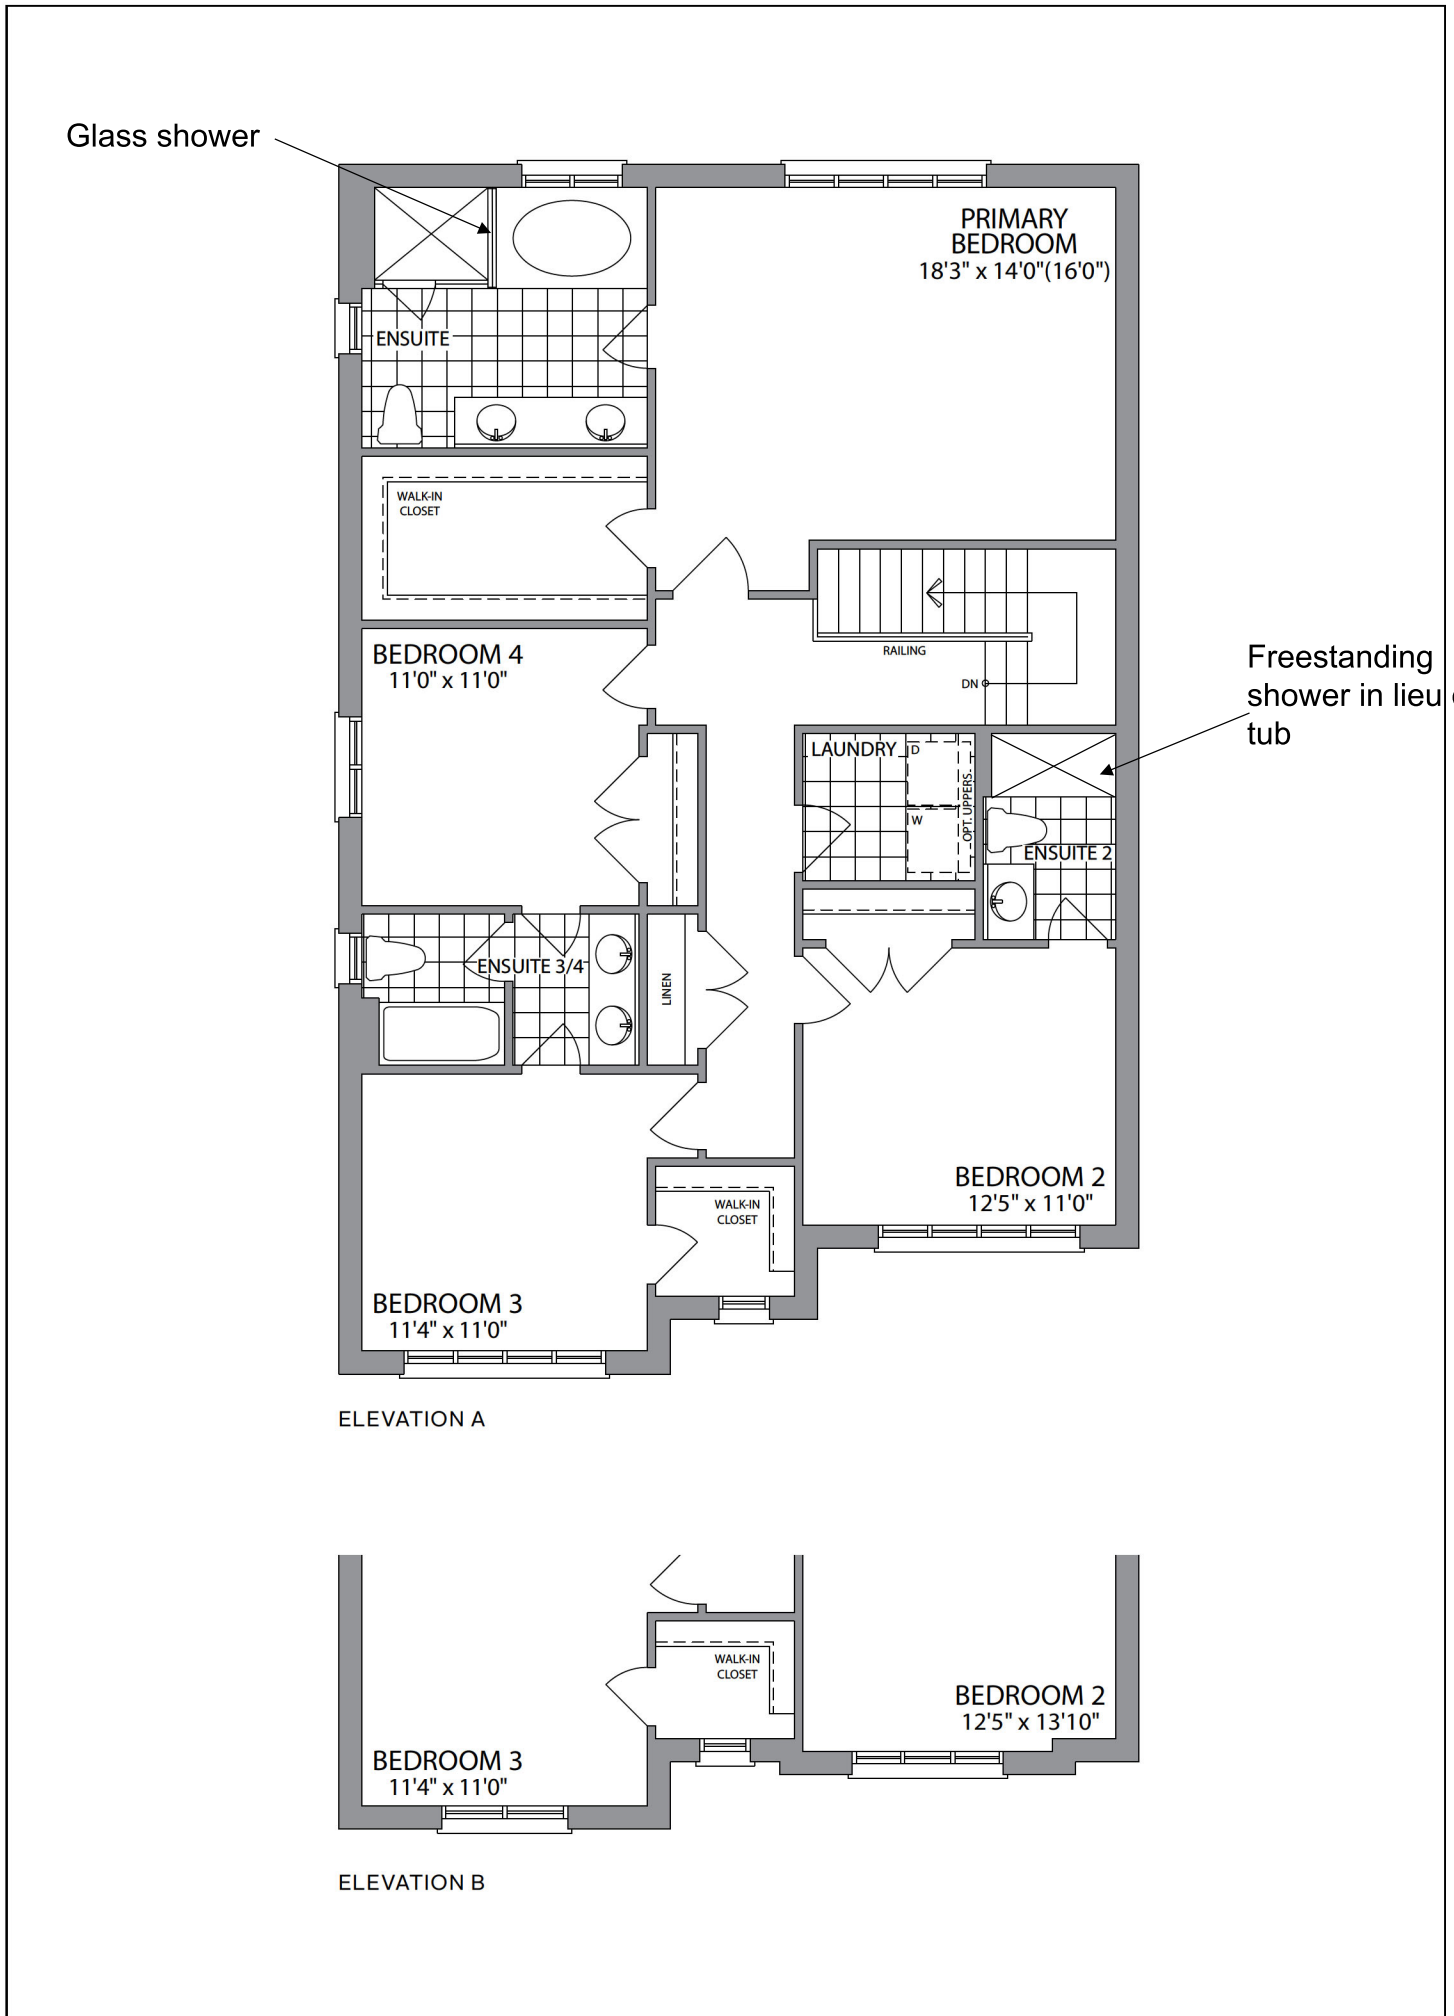

SCHEDULE "C"

LOT# 12

Page ____ of ____

THE VIRGINIA Second Floor

Elev B

All illustrations including landscape fixtures, ornaments, gates, fences, piers, furniture, walkways, driveways and the like, and any vegetation except for grass are artist's concept and are not included in the purchase price. All dimensions are approximate. Dotted lines shown on basement floor plans are suggested future layout and only and are not walls. Items marked "optional" are at an additional cost. E&OE.