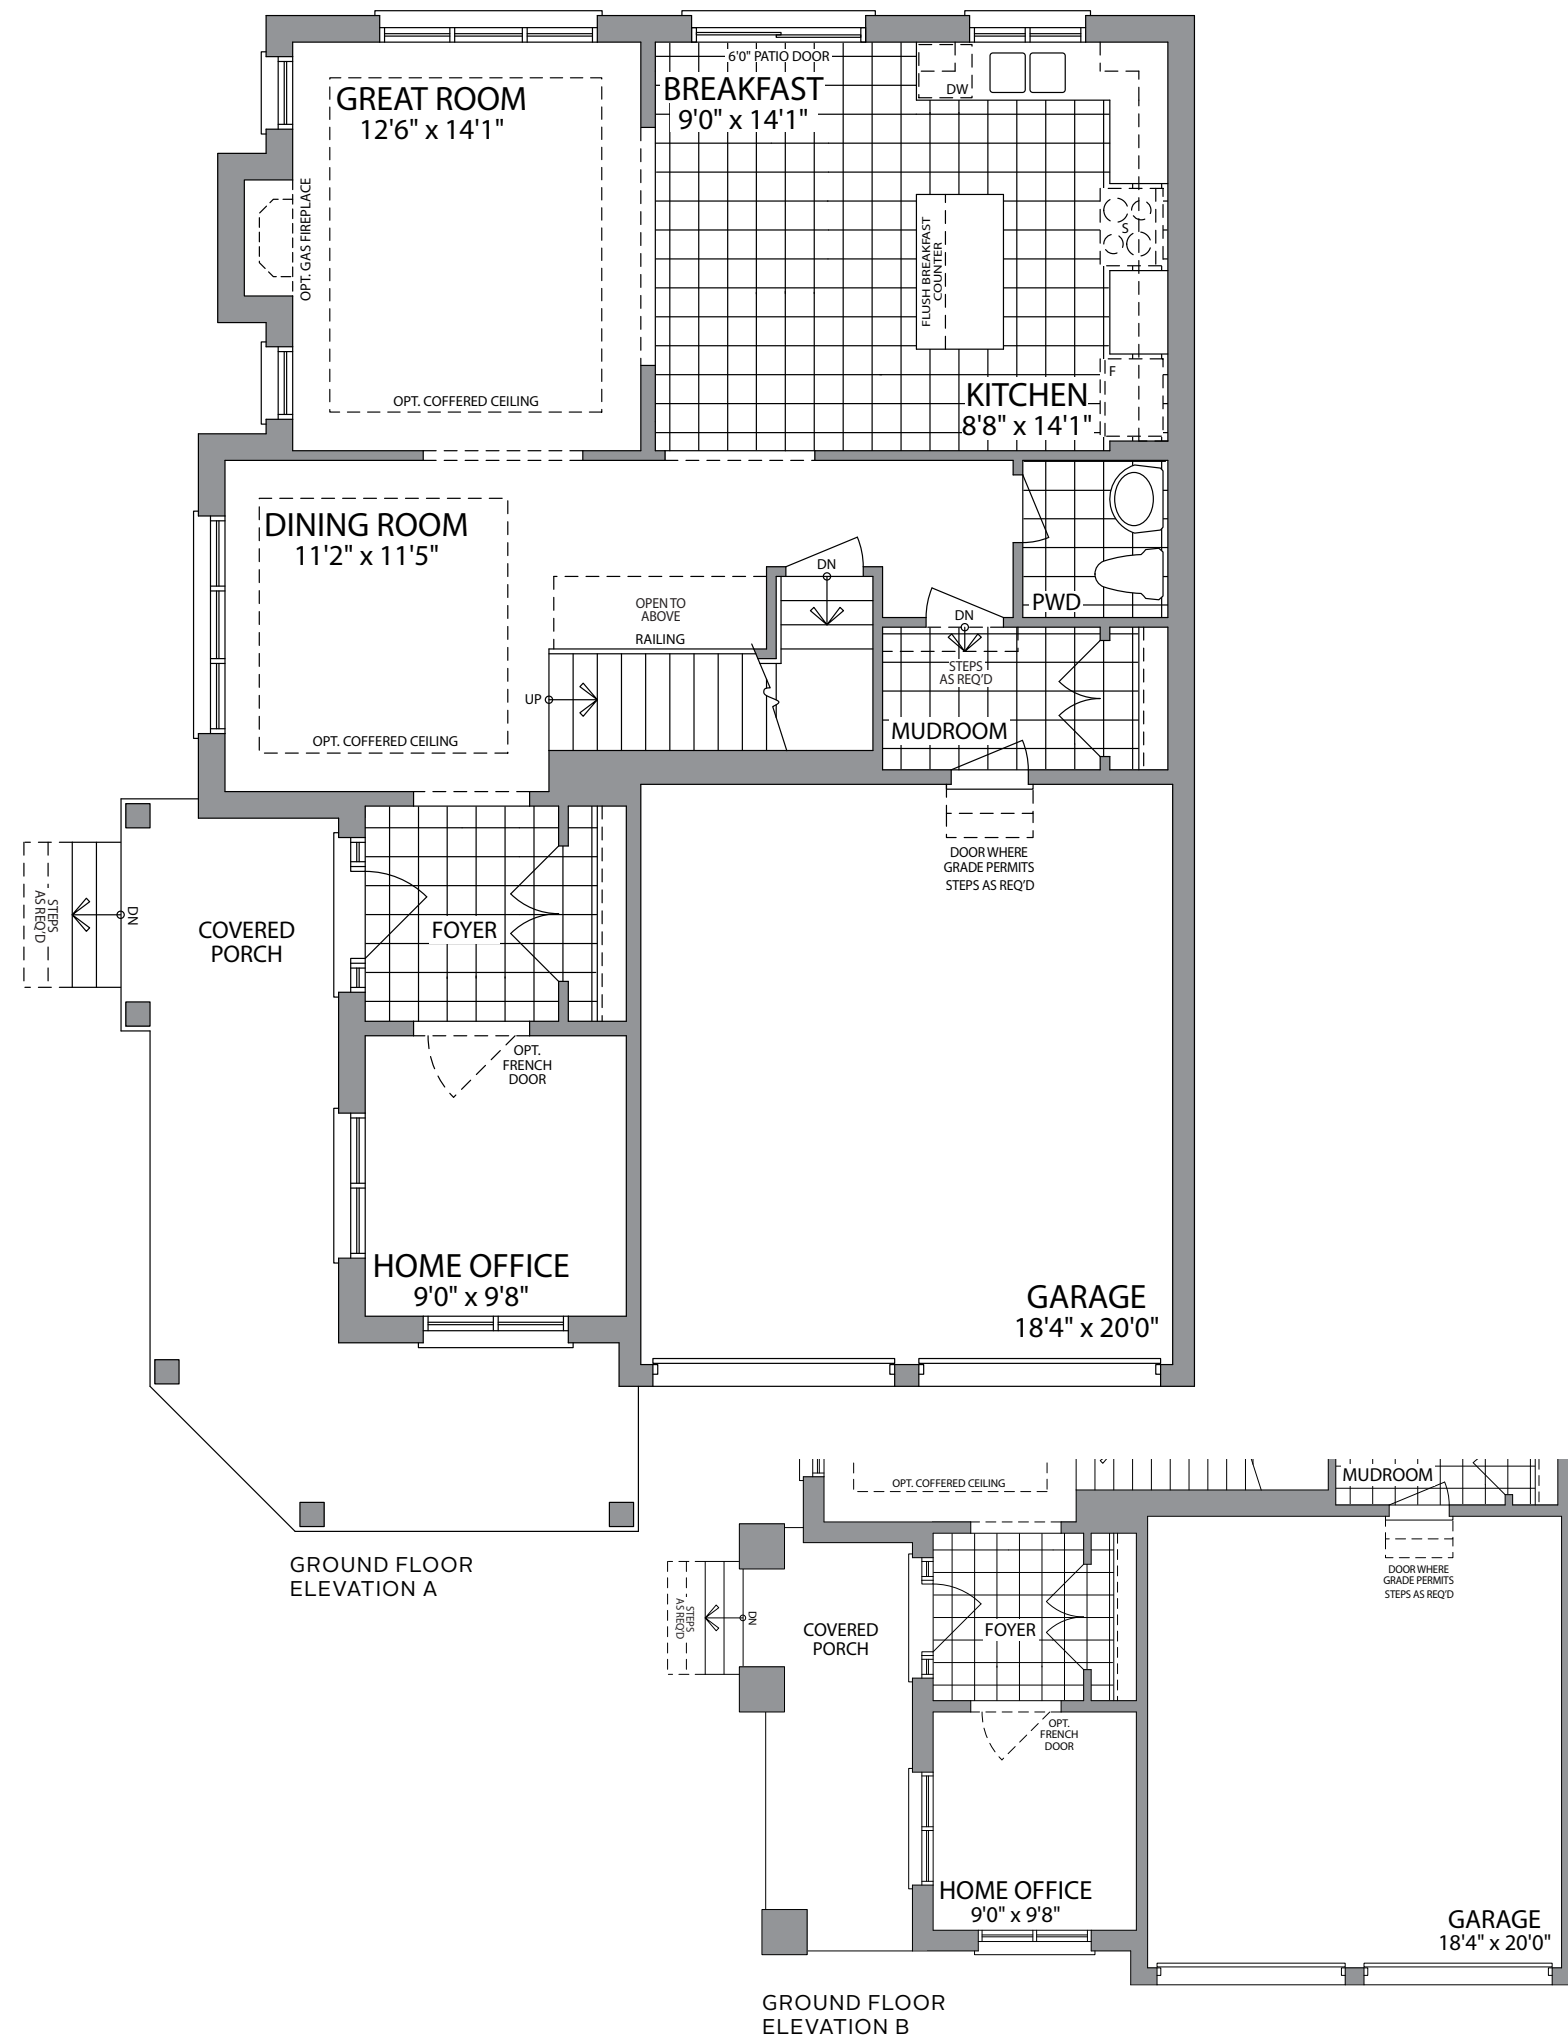

THE AURORA

SWEETBRIAR

ELEVATION A
2487
SQ. FT.

ELEVATION B
2478
SQ. FT.

38'
SINGLES

THE AURORA

38'
SINGLES

ELEVATION A
2487
SQ. FT.

ELEVATION B
2478
SQ. FT.

SWEETBRIAR
new homes in milton

Plans and specifications are subject to change without notice. Actual usable floor space may vary from the stated floor area. All renderings are artist's concept. E. & O. E. (38-10)