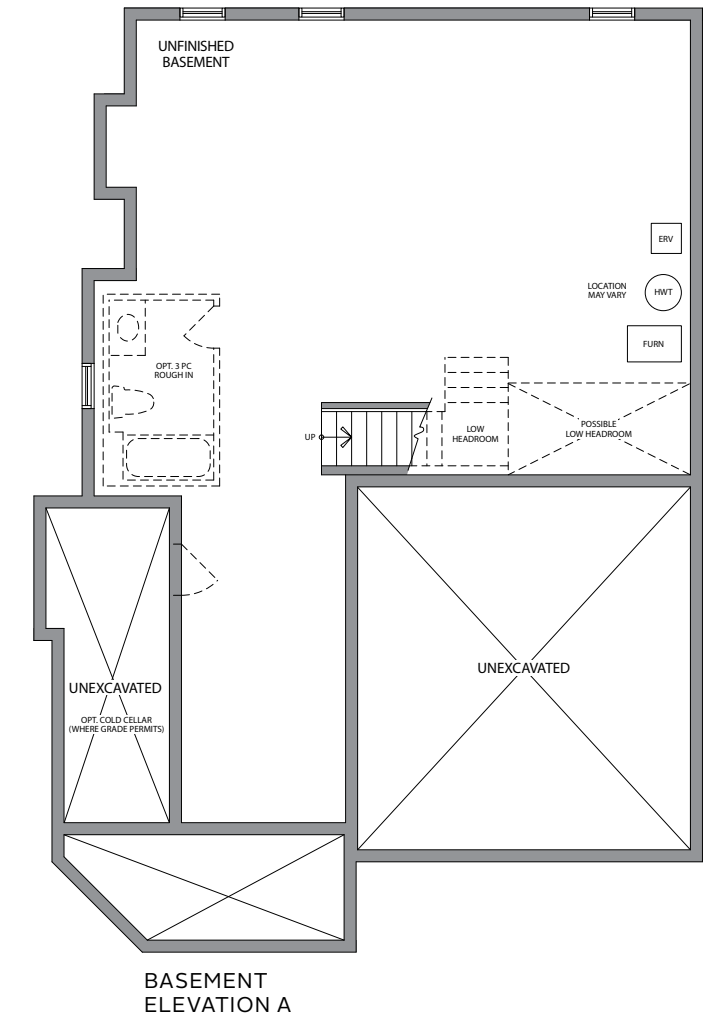

THE AURORA

SWEETBRIAR

ELEVATION A
2487
SQ. FT.

ELEVATION B
2478
SQ. FT.

38'
SINGLES

THE AURORA

38'
SINGLES

ELEVATION A
2487
SQ. FT.

ELEVATION B
2478
SQ. FT.

SWEETBRIAR
new homes in milton

Plans and specifications are subject to change without notice. Actual usable floor space may vary from the stated floor area. All renderings are artist's concept. E. & O. E. (38-10)