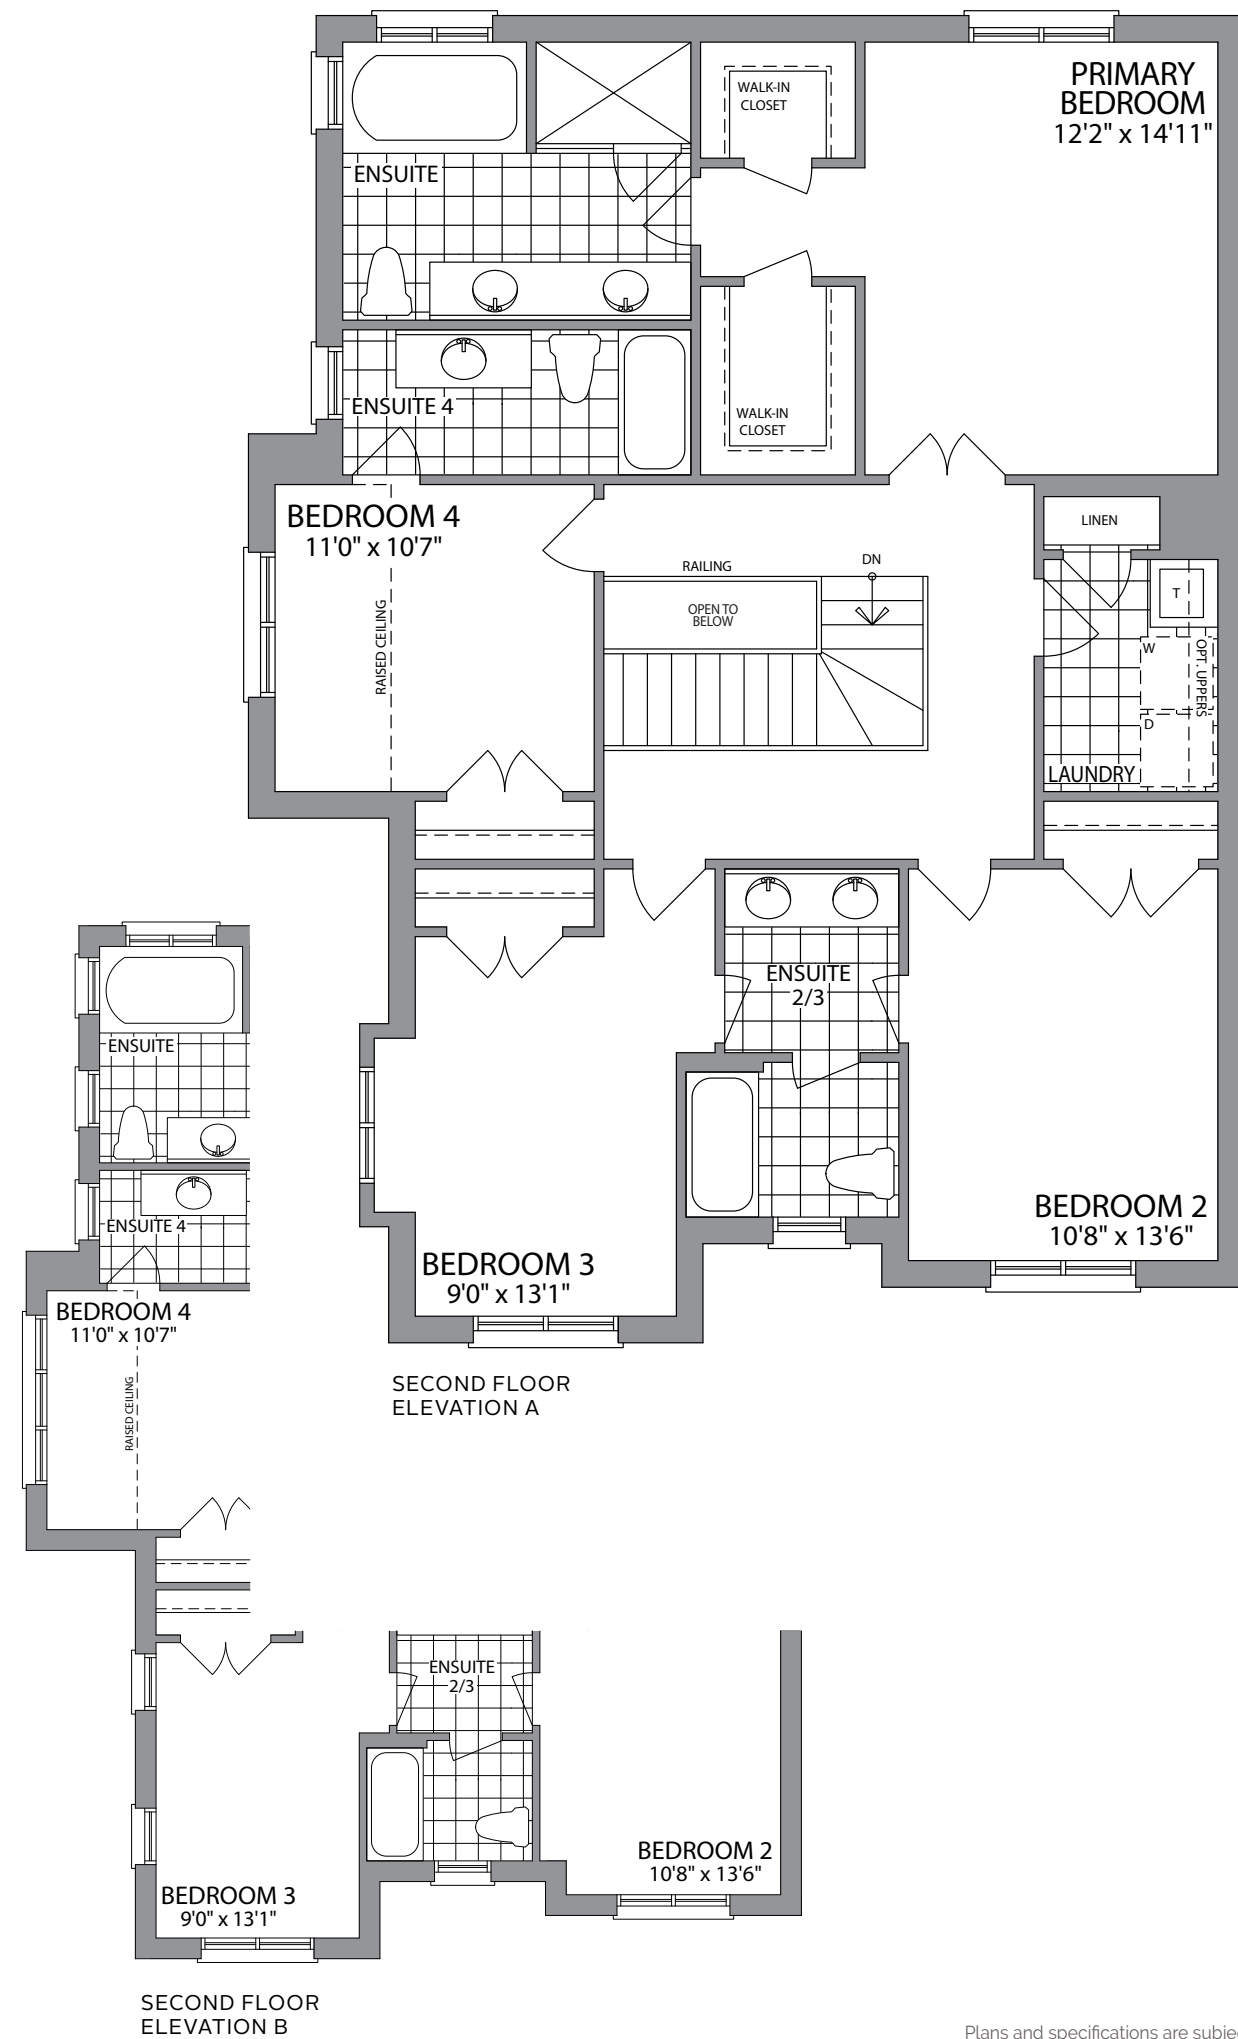

THE AURORA

SWEETBRIAR

ELEVATION A
2487
SQ. FT.

ELEVATION B
2478
SQ. FT.

38'
SINGLES

THE AURORA

38'
SINGLES

ELEVATION A
2487
SQ. FT.

ELEVATION B
2478
SQ. FT.

SWEETBRIAR
new homes in milton

Plans and specifications are subject to change without notice. Actual usable floor space may vary from the stated floor area. All renderings are artist's concept. E. & O. E. (38-10)